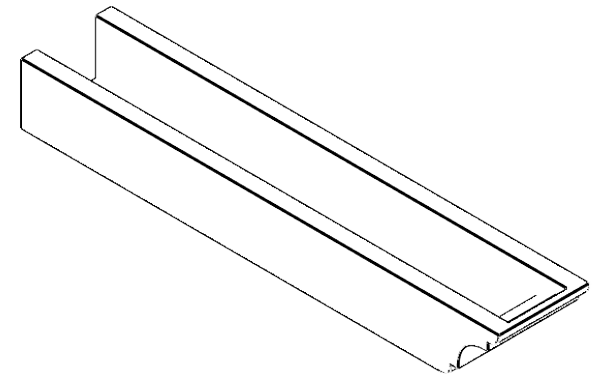

ITEM NUMBER: RFTURO060X04000X32000X004NEB00RCPR

6"W X 4"H X 32"L TIMBERTHANE ROUGH CEDAR NEW BRIGHTON FAUX WOOD OPEN RAFTER TAIL, 4"L END, PRIMED TAN

GENERATED DATE : 03/02/2023

EKENA MILLWORK
 2300 WEST MAIN ST.
 CLARKSVILLE, TX 75426
 TOLL FREE: 866-607-0453
 WWW.EKENAMILLWORK.COM

NOTES

1. INSTALLATION TO BE COMPLETED IN ACCORDANCE WITH MANUFACTURER'S SPECIFICATIONS.
2. DRAWING MAY NOT BE TO SCALE
3. THIS DRAWING IS INTENDED FOR DESIGN AND PLANNING PURPOSES ONLY.
4. ALL INFORMATION CONTAINED HEREIN WAS CURRENT AT THE TIME OF DEVELOPMENT BUT MUST BE REVIEWED AND APPROVED BY THE PRODUCT MANUFACTURER TO BE CONSIDERED ACCURATE.
5. TIMBERTHANE ARCHITECTURAL PRODUCTS ARE MADE FROM HIGH DENSITY URETHANE AND COME FACTORY PRIMED