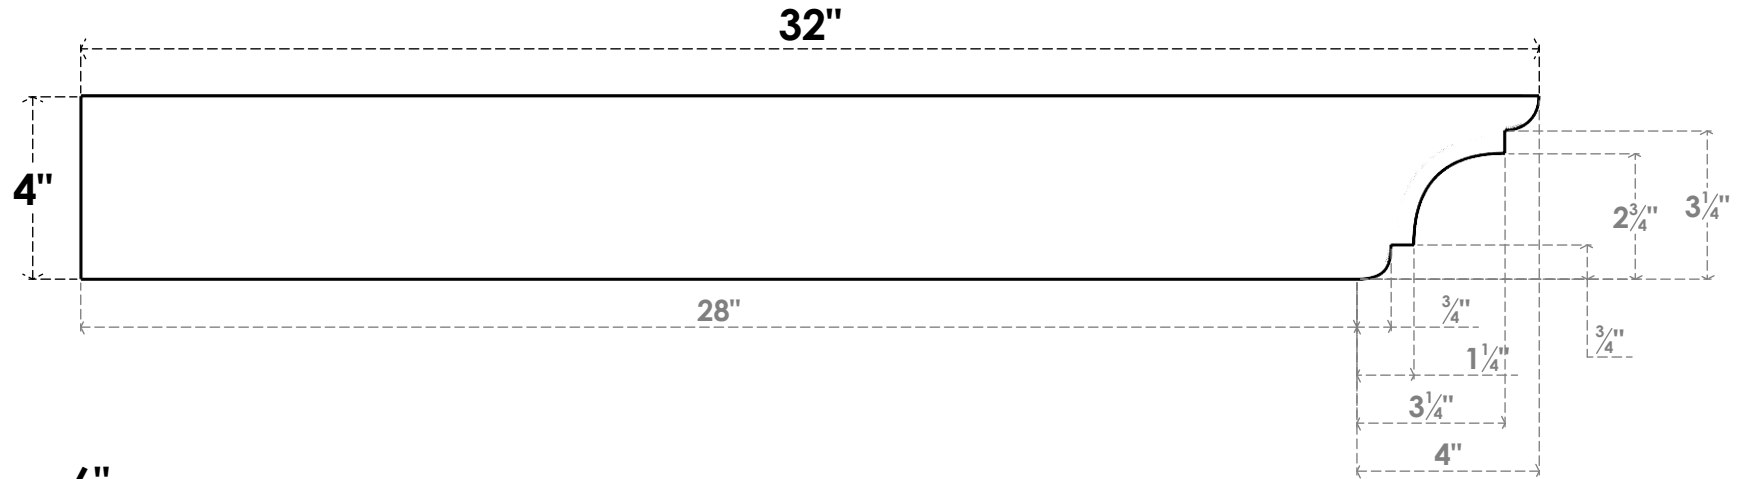

ITEM NUMBER: RFTURO060X04000X32000X004NEB00RCPR

6"W X 4"H X 32"L TIMBERTHANE ROUGH CEDAR NEW BRIGHTON FAUX WOOD OPEN RAFTER TAIL, 4"L END, PRIMED TAN

GENERATED DATE : 03/02/2023

EKENA MILLWORK
 2300 WEST MAIN ST.
 CLARKSVILLE, TX 75426
 TOLL FREE: 866-607-0453
 WWW.EKENAMILLWORK.COM

NOTES

1. INSTALLATION TO BE COMPLETED IN ACCORDANCE WITH MANUFACTURER'S SPECIFICATIONS.
2. DRAWING MAY NOT BE TO SCALE
3. THIS DRAWING IS INTENDED FOR DESIGN AND PLANNING PURPOSES ONLY.
4. ALL INFORMATION CONTAINED HEREIN WAS CURRENT AT THE TIME OF DEVELOPMENT BUT MUST BE REVIEWED AND APPROVED BY THE PRODUCT MANUFACTURER TO BE CONSIDERED ACCURATE.
5. TIMBERTHANE ARCHITECTURAL PRODUCTS ARE MADE FROM HIGH DENSITY URETHANE AND COME FACTORY PRIMED