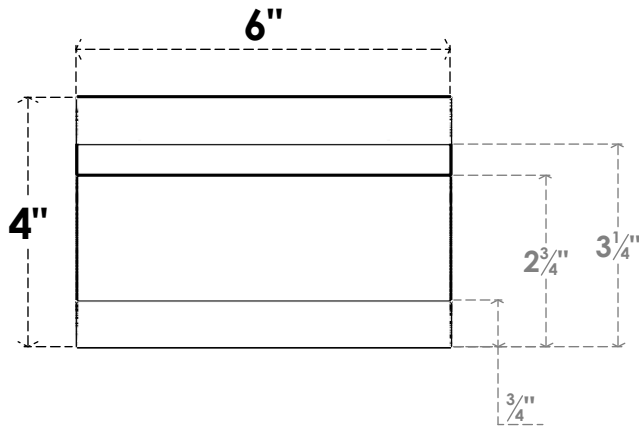

ITEM NUMBER: RFTURO060X04000X32000X004NEB00RCPR

6"W X 4"H X 32"L TIMBERTHANE ROUGH CEDAR NEW BRIGHTON FAUX WOOD OPEN RAFTER TAIL, 4"L END, PRIMED TAN

GENERATED DATE : 03/02/2023

EKENA MILLWORK
 2300 WEST MAIN ST.
 CLARKSVILLE, TX 75426
 TOLL FREE: 866-607-0453
 WWW.EKENAMILLWORK.COM

NOTES

1. INSTALLATION TO BE COMPLETED IN ACCORDANCE WITH MANUFACTURER'S SPECIFICATIONS.
2. DRAWING MAY NOT BE TO SCALE
3. THIS DRAWING IS INTENDED FOR DESIGN AND PLANNING PURPOSES ONLY.
4. ALL INFORMATION CONTAINED HEREIN WAS CURRENT AT THE TIME OF DEVELOPMENT BUT MUST BE REVIEWED AND APPROVED BY THE PRODUCT MANUFACTURER TO BE CONSIDERED ACCURATE.
5. TIMBERTHANE ARCHITECTURAL PRODUCTS ARE MADE FROM HIGH DENSITY URETHANE AND COME FACTORY PRIMED